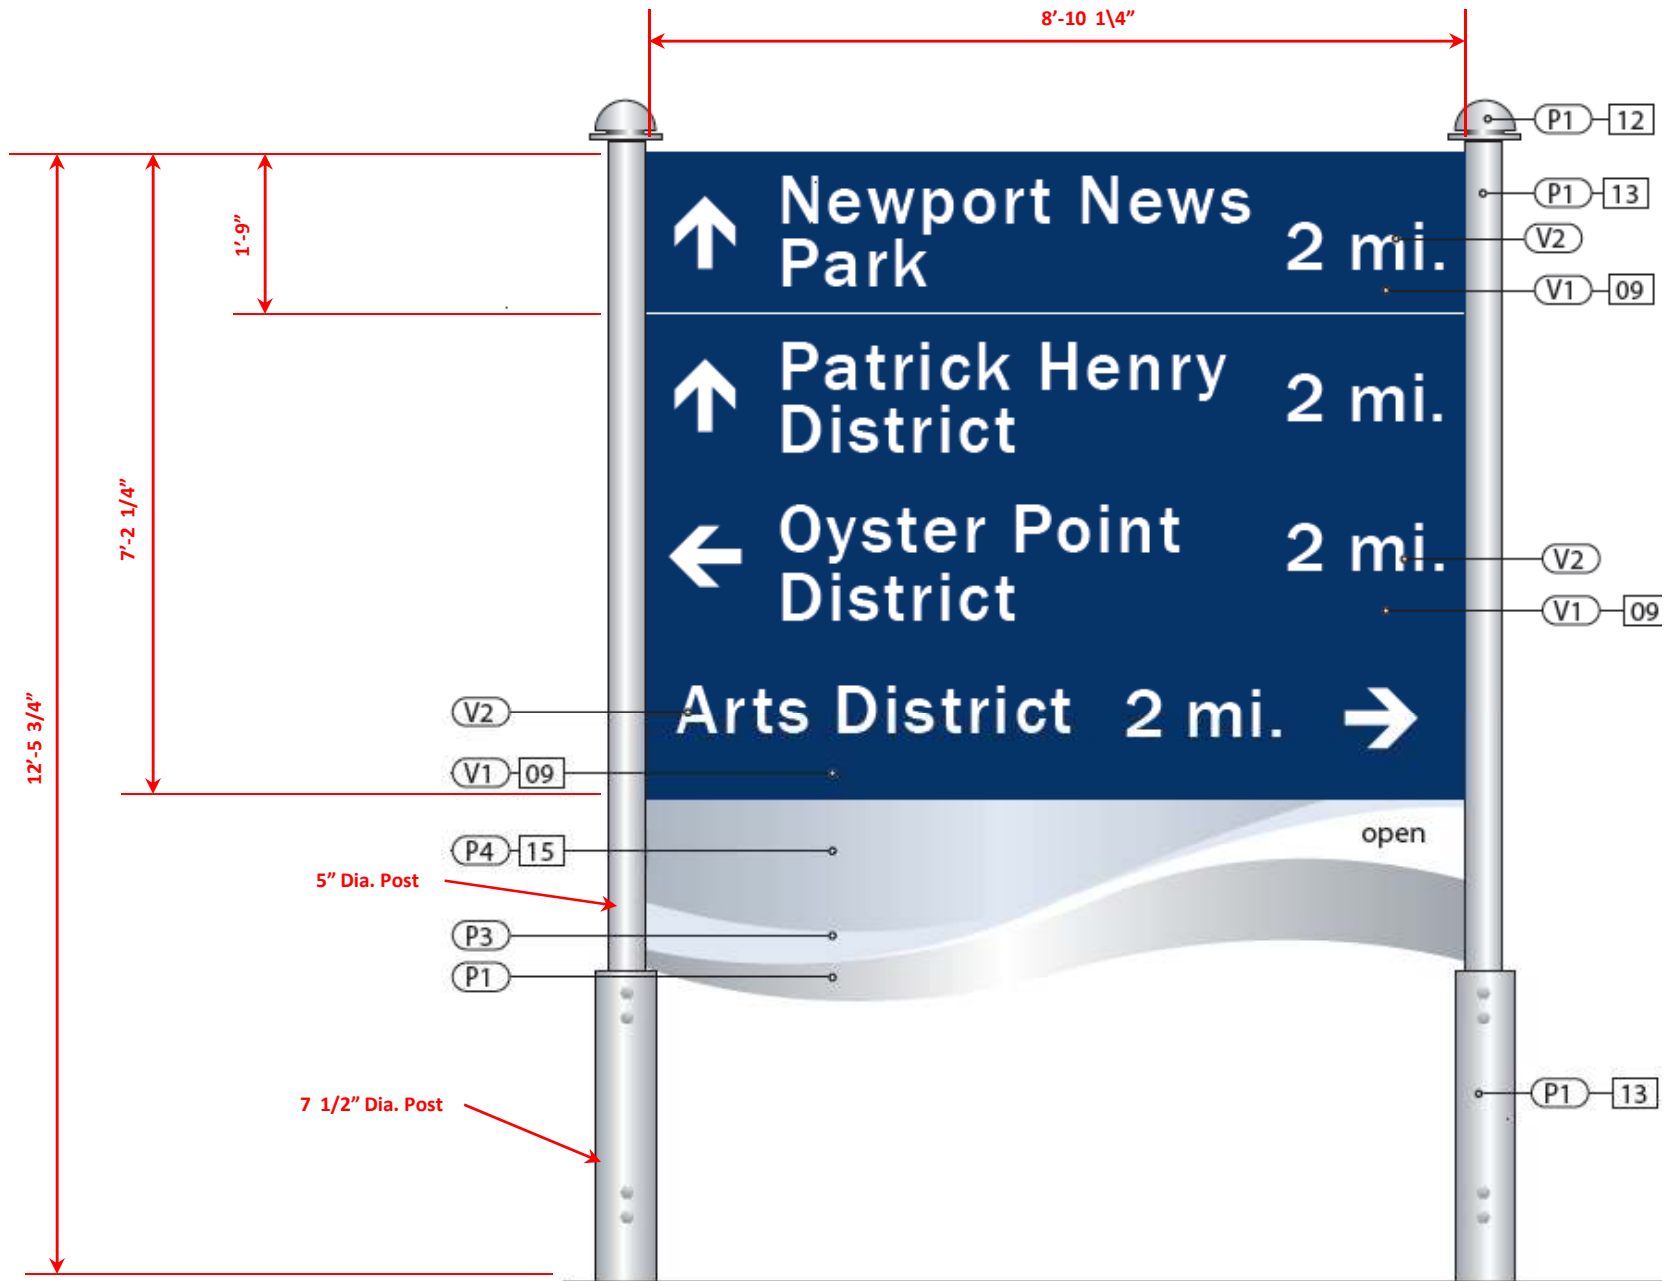

SIGN TYPE: **GATE 1** (Dimensional Reference Only)

SIGN TYPE: **DIST 1** (Dimensional Reference Only)

SIGN TYPE: **DIST 2** (Dimensional Reference Only)

SIGN TYPE: **VDIR 1** (Dimensional Reference Only)

SIGN TYPE: **VDIR 2** (Dimensional Reference Only)

SIGN TYPE: **VDIR 3** (Dimensional Reference Only)

SIGN TYPE: **VDIR 4** (Dimensional Reference Only)

SIGN TYPE: **VDIR 5** (Dimensional Reference Only)

SIGN TYPE: **VDIR 6** (Dimensional Reference Only)

SIGN TYPE: **VDIR 7** (Dimensional Reference Only)

SIGN TYPE: **SERVICE 1 & 2** (Dimensional Reference Only)

SIGN TYPE: **UNIV 1** (Dimensional Reference Only)