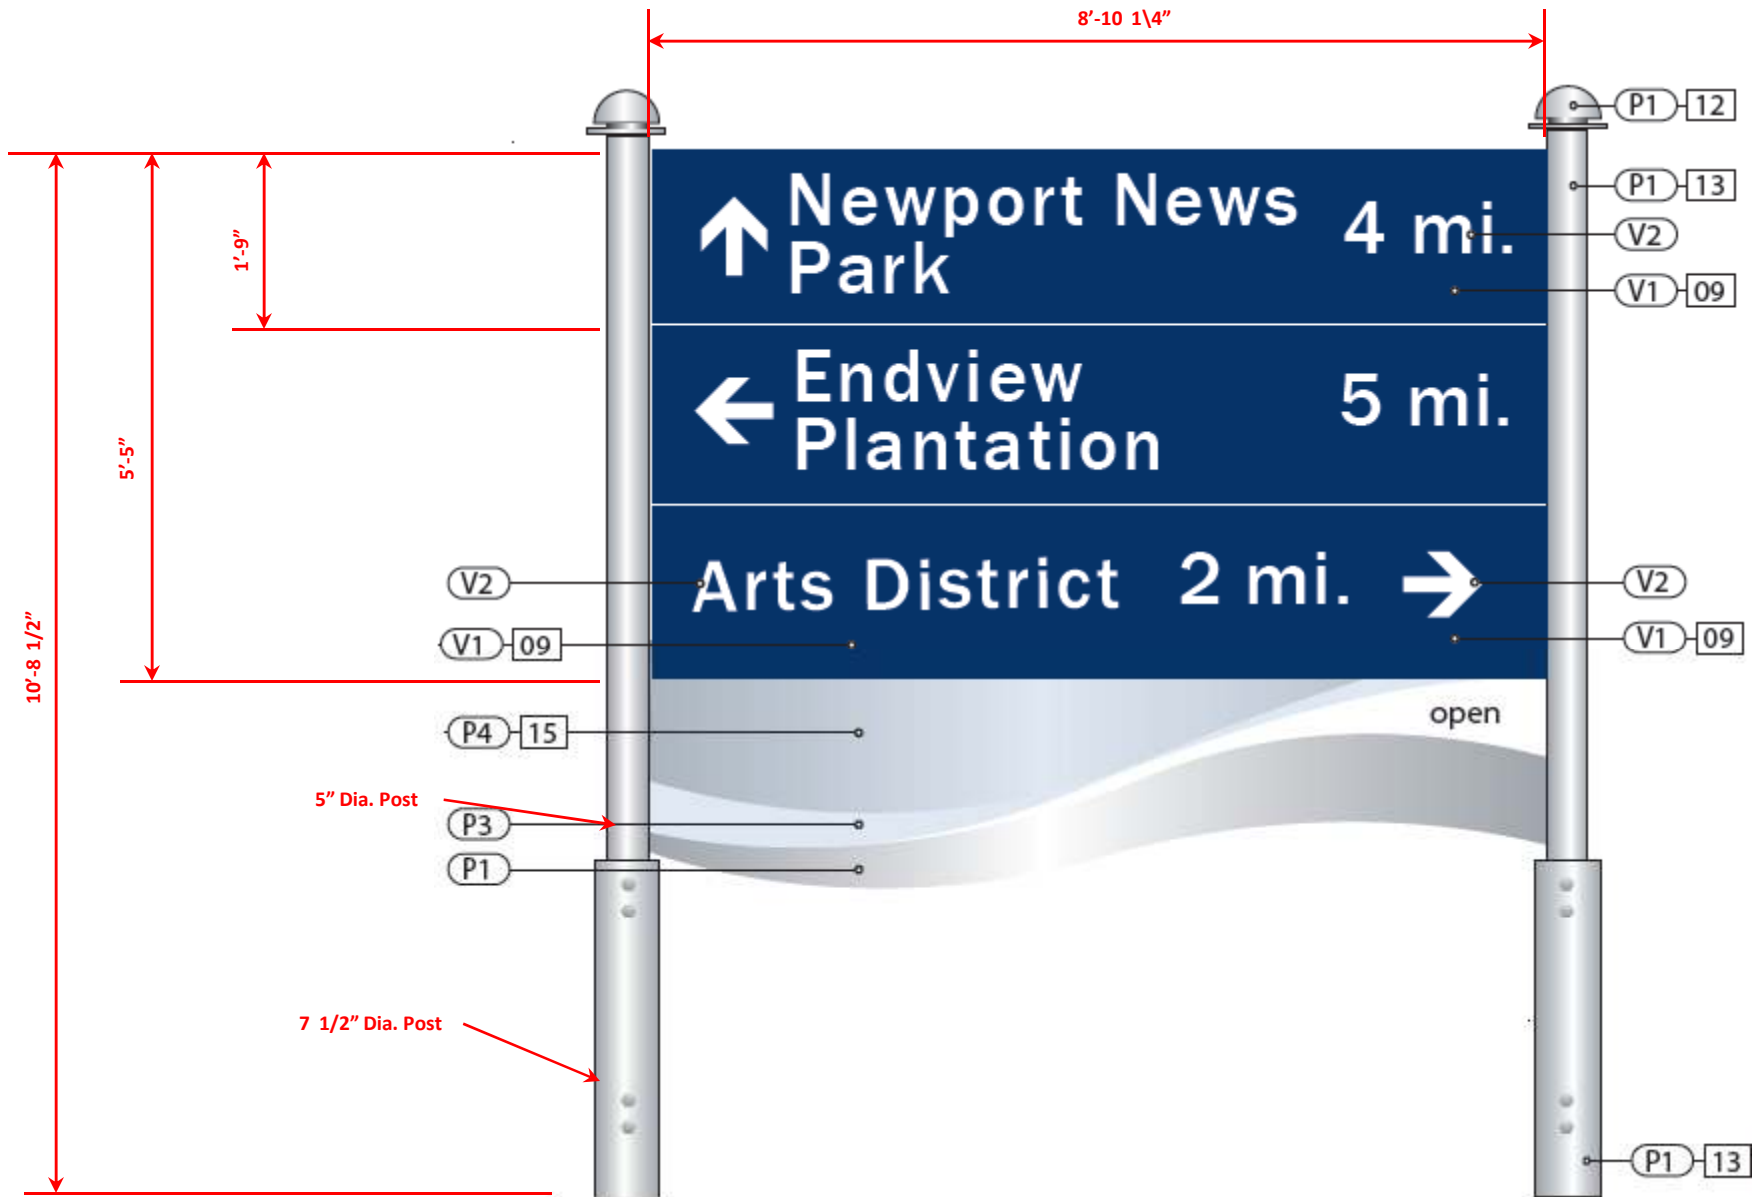

SIGN TYPE: **GATE 1** (Dimensional Reference Only)

SIGN TYPE: **DIST 1** (Dimensional Reference Only)

SIGN TYPE: **DIST 2** (Dimensional Reference Only)

SIGN TYPE: **VDIR 1** (Dimensional Reference Only)

SIGN TYPE: **VDIR 2** (Dimensional Reference Only)

SIGN TYPE: **VDIR 3** (Dimensional Reference Only)

SIGN TYPE: **VDIR 4** (Dimensional Reference Only)

SIGN TYPE: **VDIR 5** (Dimensional Reference Only)

SIGN TYPE: **VDIR 6** (Dimensional Reference Only)

SIGN TYPE: **VDIR 7** (Dimensional Reference Only)

SIGN TYPE: **SERVICE 1 & 2** (Dimensional Reference Only)

SIGN TYPE: **UNIV 1** (Dimensional Reference Only)