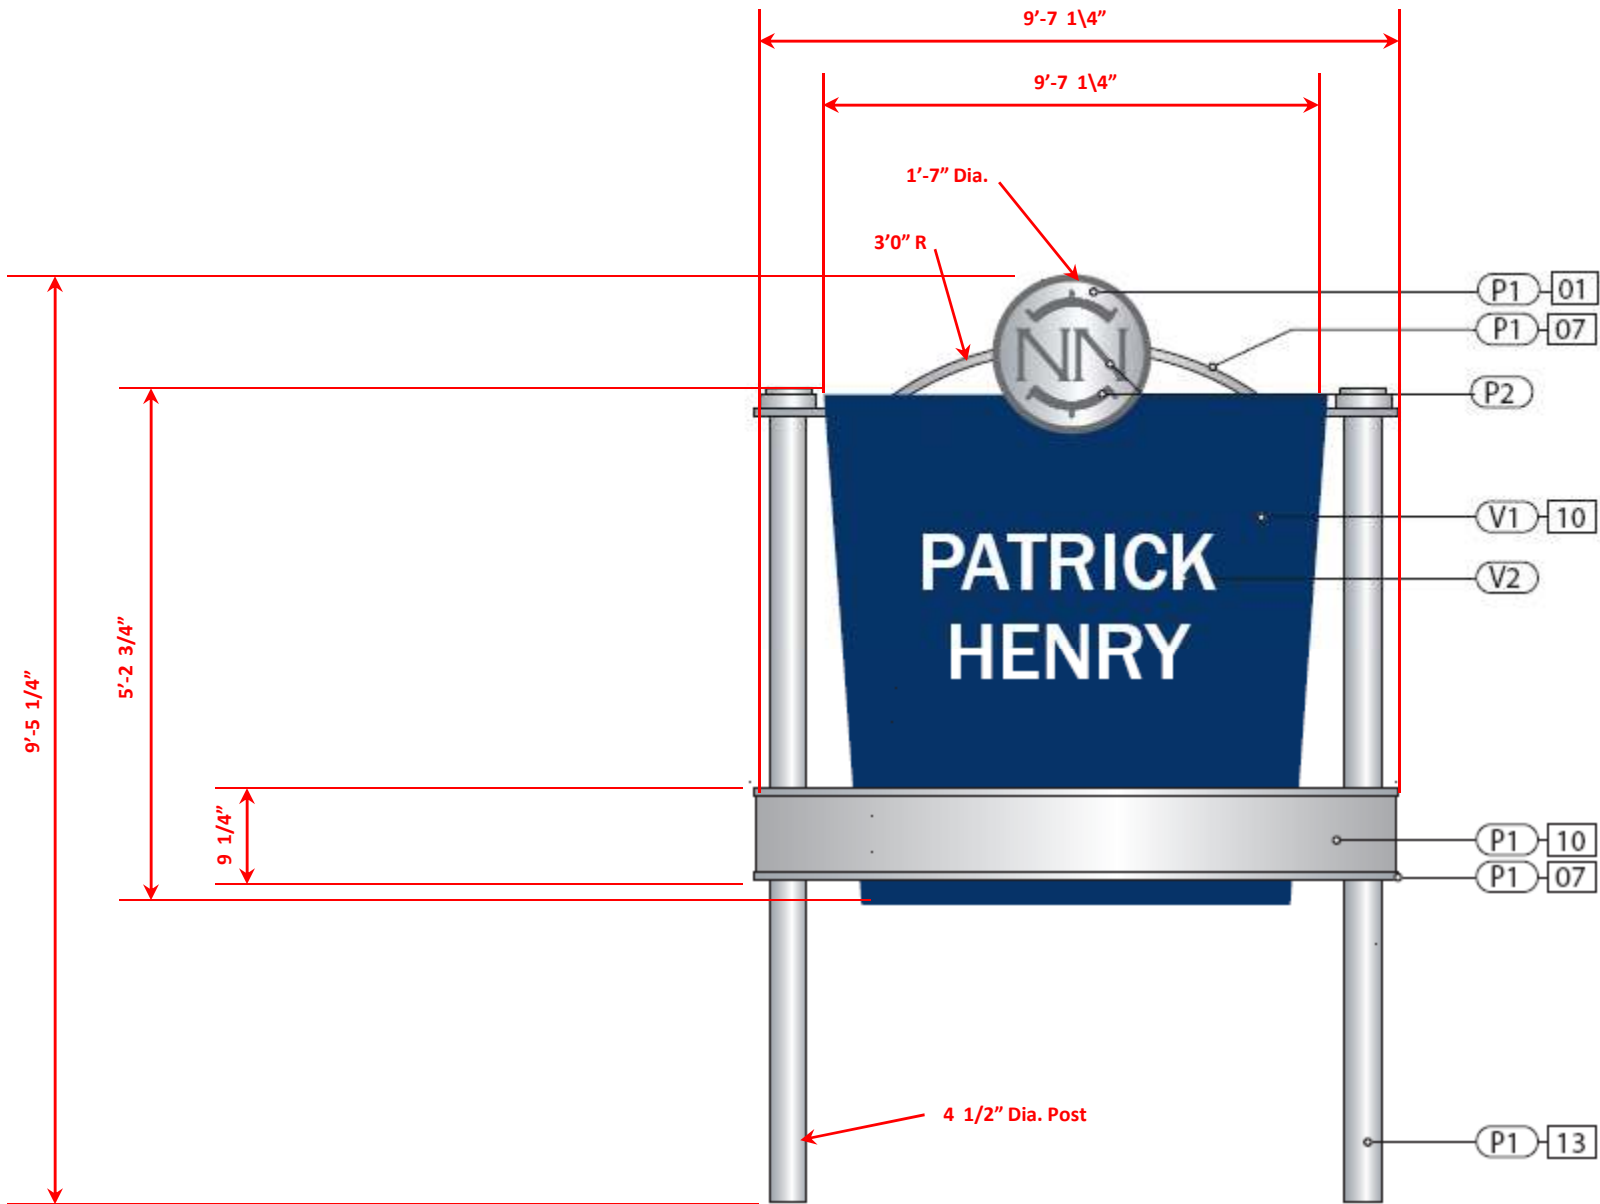

SIGN TYPE: **GATE 1** (Dimensional Reference Only)

SIGN TYPE: **DIST 1** (Dimensional Reference Only)

SIGN TYPE: **DIST 2** (Dimensional Reference Only)

SIGN TYPE: **VDIR 1** (Dimensional Reference Only)

SIGN TYPE: **VDIR 2** (Dimensional Reference Only)

SIGN TYPE: **VDIR 3** (Dimensional Reference Only)

SIGN TYPE: **VDIR 4** (Dimensional Reference Only)

SIGN TYPE: **VDIR 5** (Dimensional Reference Only)

SIGN TYPE: **VDIR 6** (Dimensional Reference Only)

SIGN TYPE: **VDIR 7** (Dimensional Reference Only)

SIGN TYPE: **SERVICE 1 & 2** (Dimensional Reference Only)

SIGN TYPE: **UNIV 1** (Dimensional Reference Only)