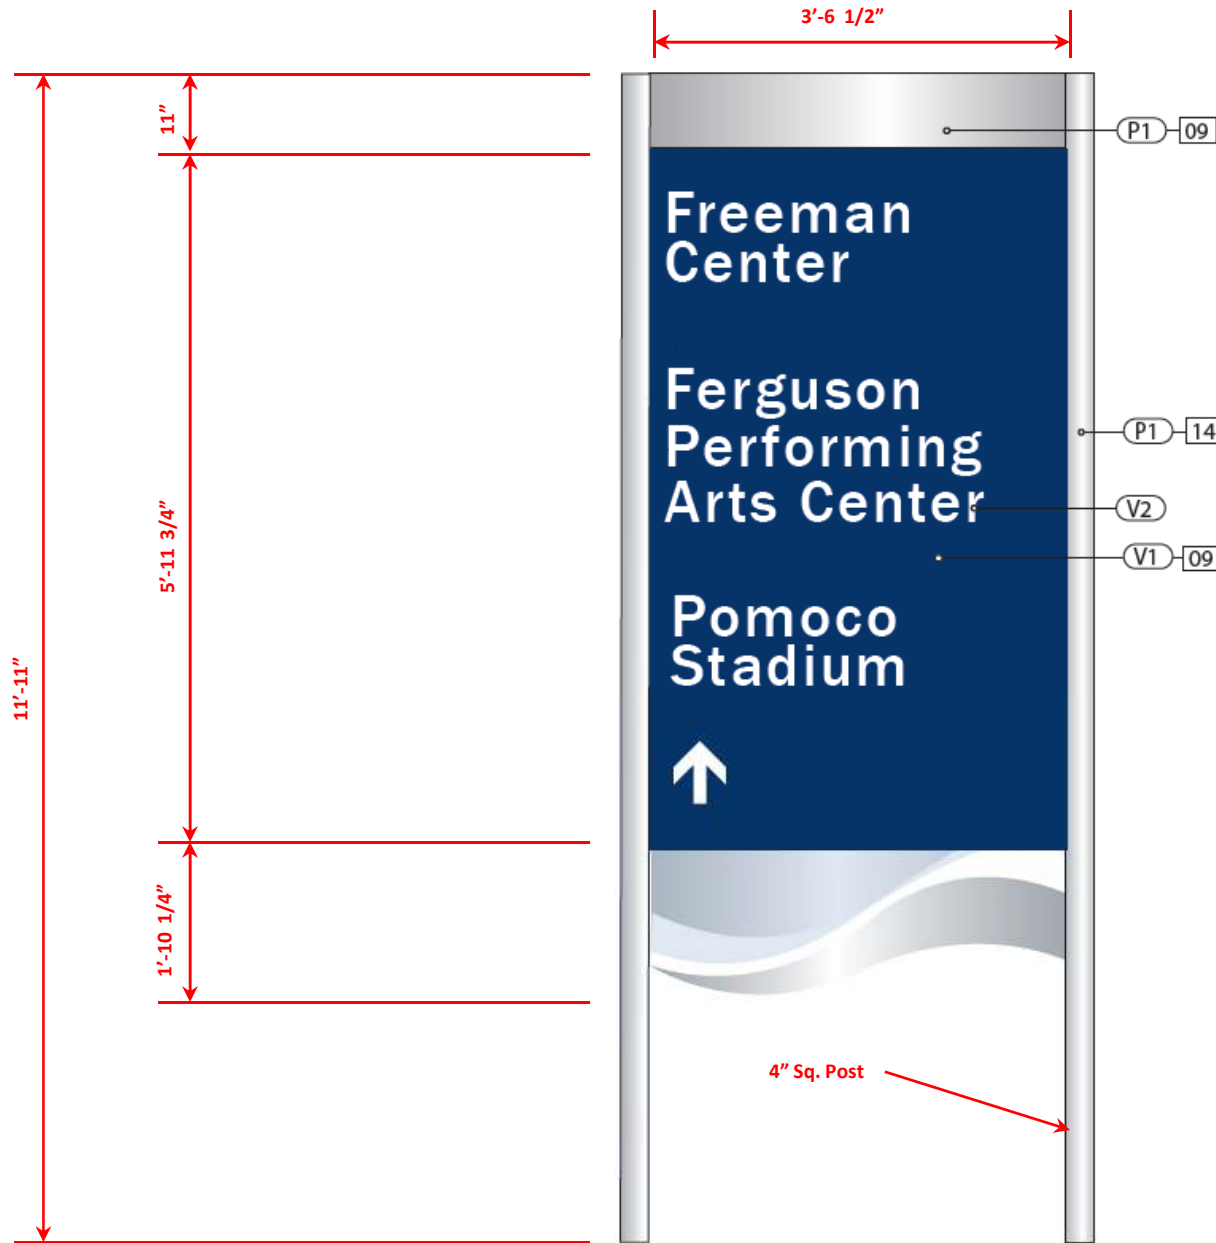

SIGN TYPE: **GATE 1** (Dimensional Reference Only)

SIGN TYPE: **DIST 1** (Dimensional Reference Only)

SIGN TYPE: **DIST 2** (Dimensional Reference Only)

SIGN TYPE: **VDIR 1** (Dimensional Reference Only)

SIGN TYPE: **VDIR 2** (Dimensional Reference Only)

SIGN TYPE: **VDIR 3** (Dimensional Reference Only)

SIGN TYPE: **VDIR 4** (Dimensional Reference Only)

SIGN TYPE: **VDIR 5** (Dimensional Reference Only)

SIGN TYPE: **VDIR 6** (Dimensional Reference Only)

SIGN TYPE: **VDIR 7** (Dimensional Reference Only)

SIGN TYPE: **SERVICE 1 & 2** (Dimensional Reference Only)

SIGN TYPE: **UNIV 1** (Dimensional Reference Only)