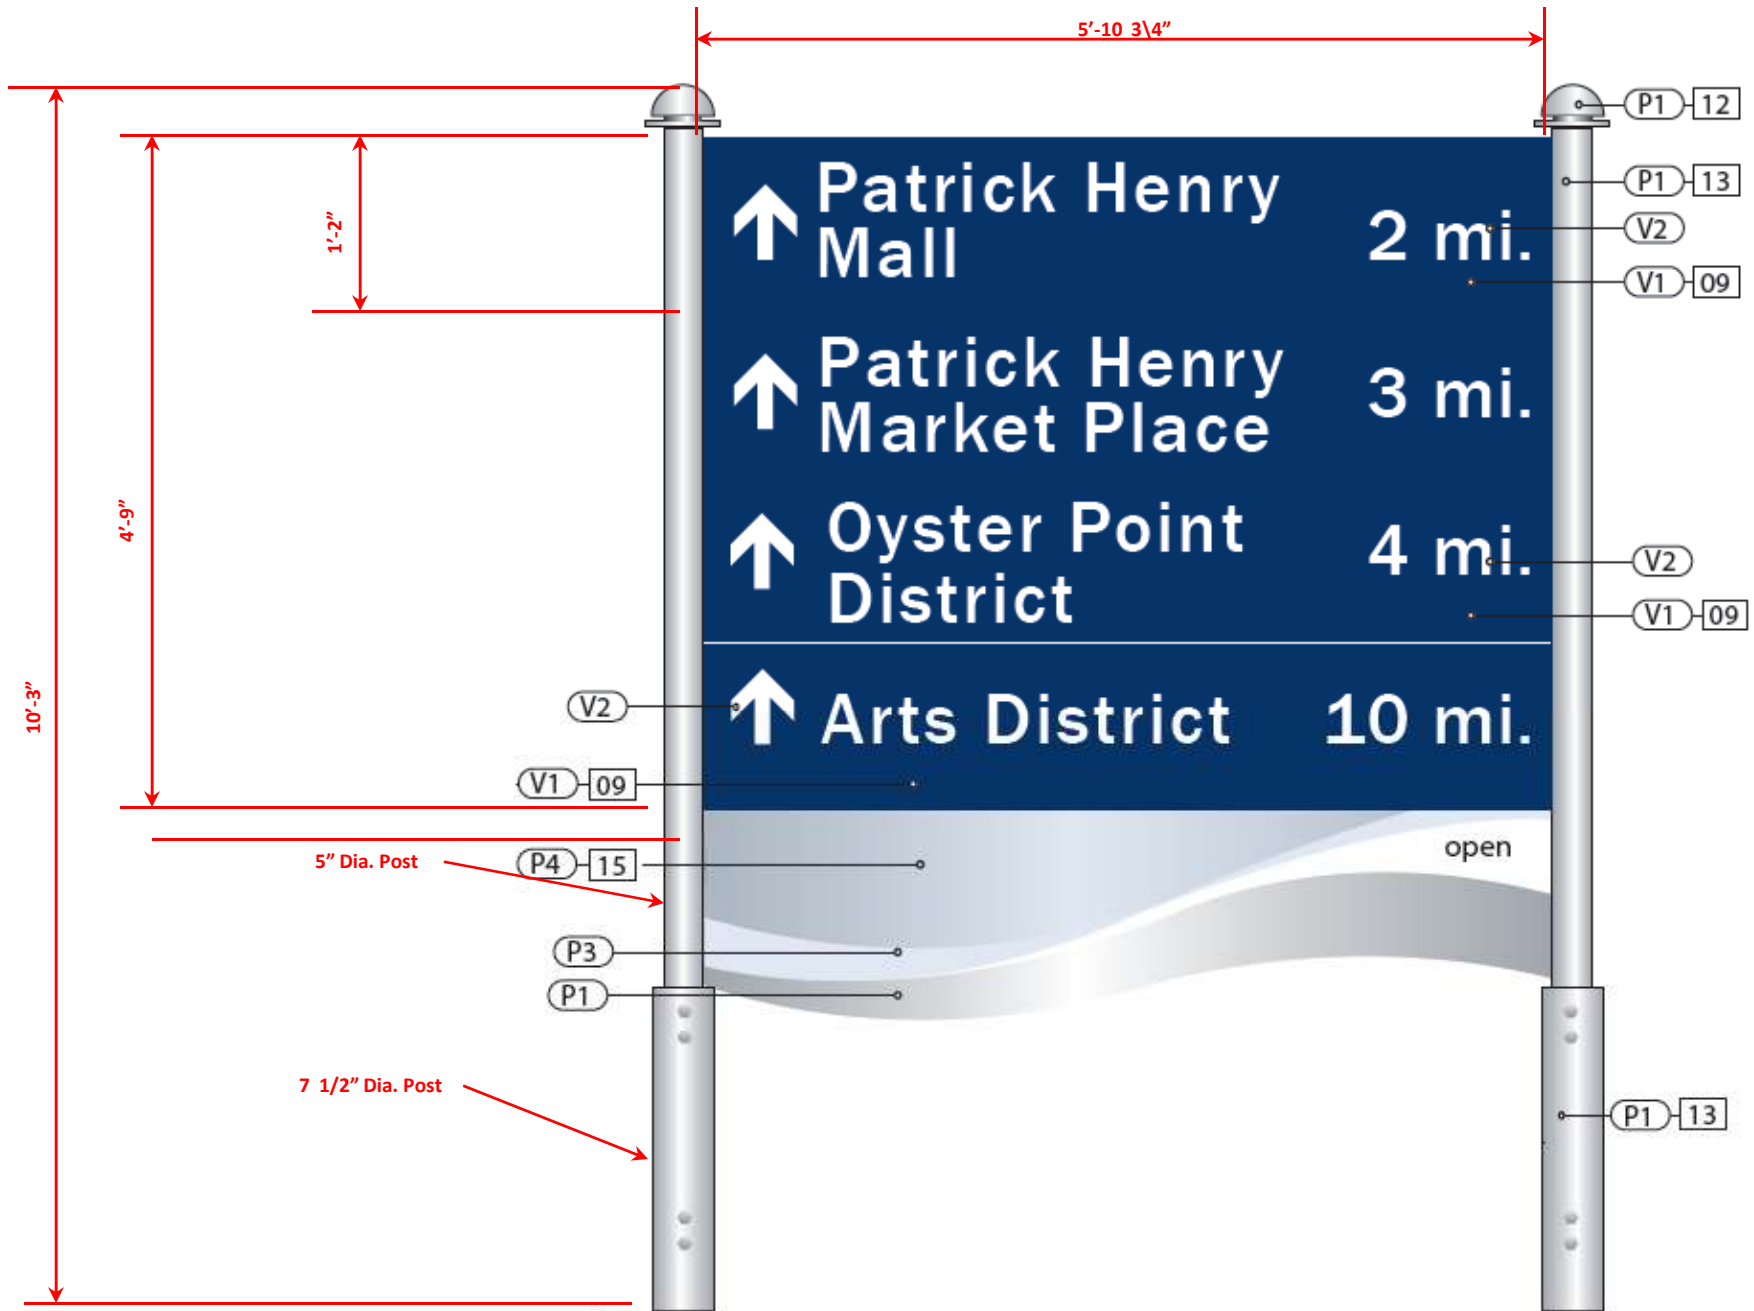

SIGN TYPE: **GATE 1** (Dimensional Reference Only)

SIGN TYPE: **DIST 1** (Dimensional Reference Only)

SIGN TYPE: **DIST 2** (Dimensional Reference Only)

SIGN TYPE: **VDIR 1** (Dimensional Reference Only)

SIGN TYPE: **VDIR 2** (Dimensional Reference Only)

SIGN TYPE: **VDIR 3** (Dimensional Reference Only)

SIGN TYPE: **VDIR 4** (Dimensional Reference Only)

SIGN TYPE: **VDIR 5** (Dimensional Reference Only)

SIGN TYPE: **VDIR 6** (Dimensional Reference Only)

SIGN TYPE: **VDIR 7** (Dimensional Reference Only)

SIGN TYPE: **SERVICE 1 & 2** (Dimensional Reference Only)

SIGN TYPE: **UNIV 1** (Dimensional Reference Only)