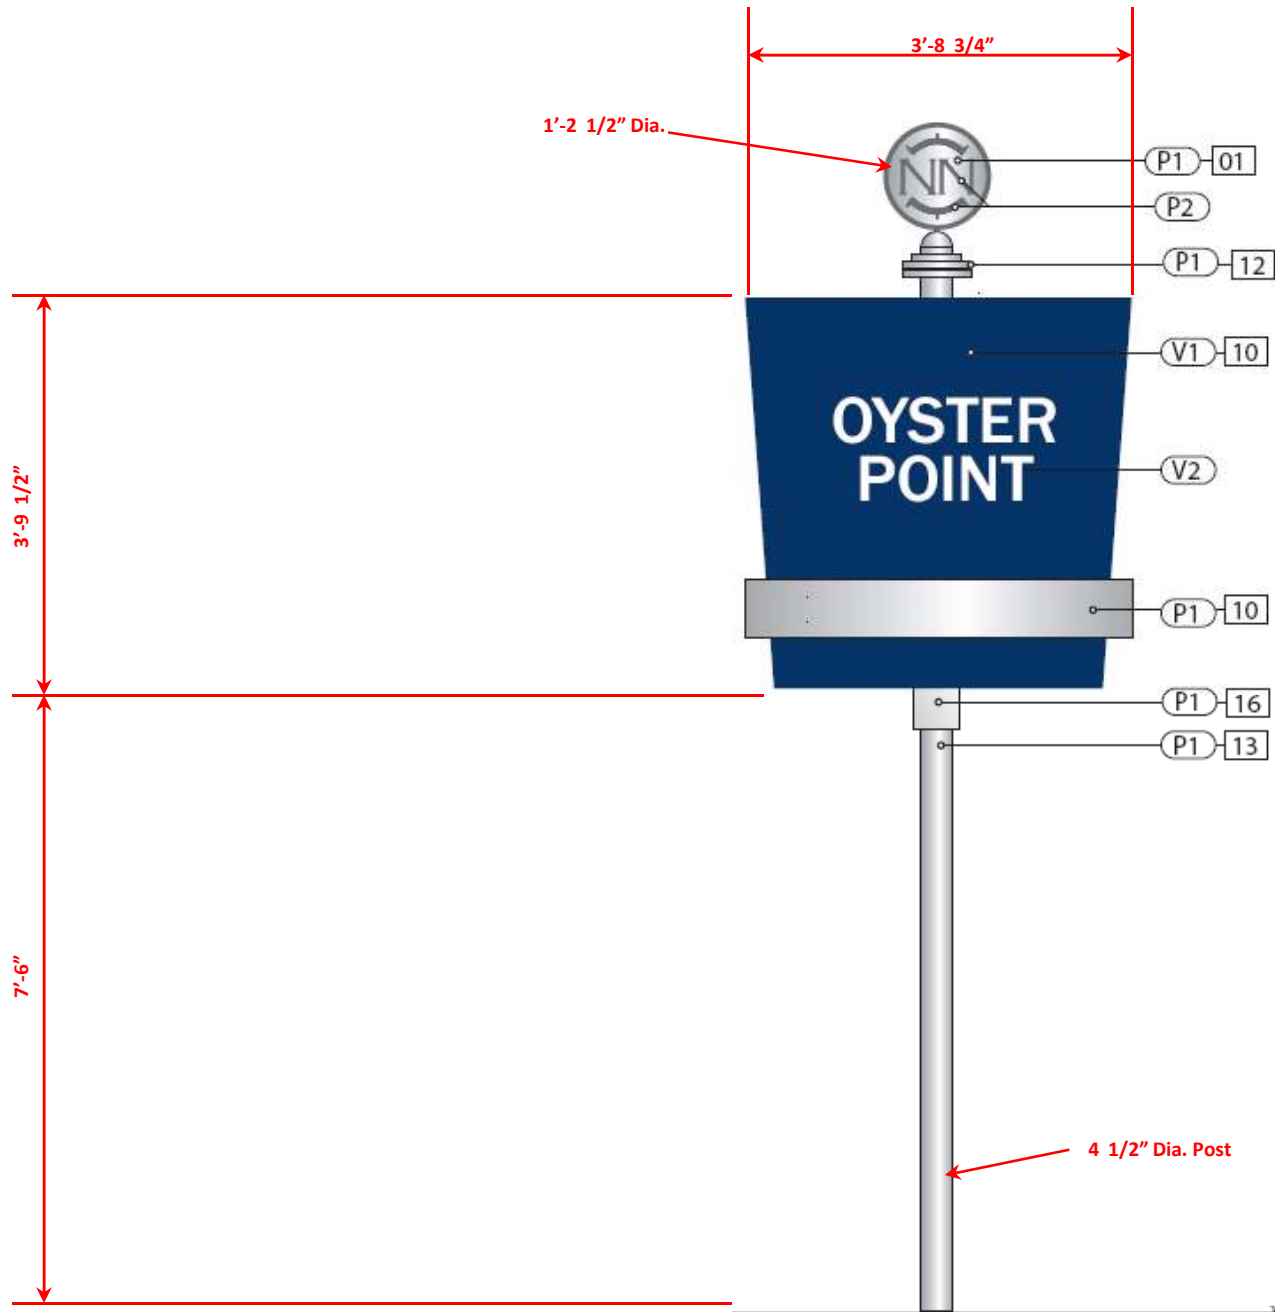

SIGN TYPE: **GATE 1** (Dimensional Reference Only)

SIGN TYPE: **DIST 1** (Dimensional Reference Only)

SIGN TYPE: **DIST 2** (Dimensional Reference Only)

SIGN TYPE: **VDIR 1** (Dimensional Reference Only)

SIGN TYPE: **VDIR 2** (Dimensional Reference Only)

SIGN TYPE: **VDIR 3** (Dimensional Reference Only)

SIGN TYPE: **VDIR 4** (Dimensional Reference Only)

SIGN TYPE: **VDIR 5** (Dimensional Reference Only)

SIGN TYPE: **VDIR 6** (Dimensional Reference Only)

SIGN TYPE: **VDIR 7** (Dimensional Reference Only)

SIGN TYPE: **SERVICE 1 & 2** (Dimensional Reference Only)

SIGN TYPE: **UNIV 1** (Dimensional Reference Only)