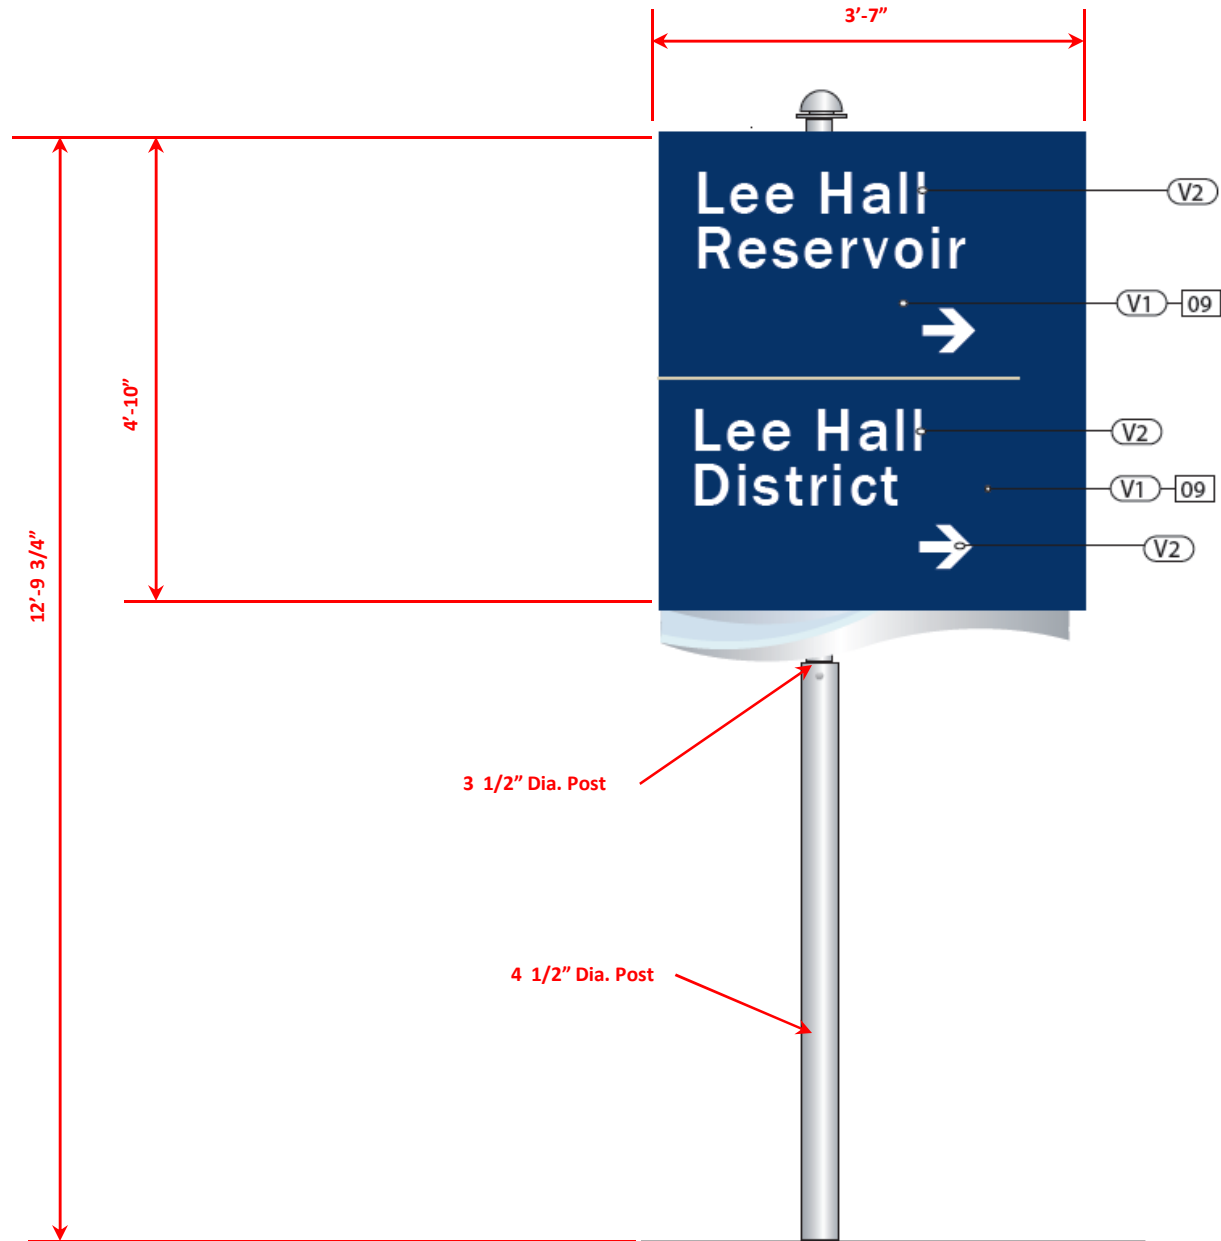

SIGN TYPE: **GATE 1** (Dimensional Reference Only)

SIGN TYPE: **DIST 1** (Dimensional Reference Only)

SIGN TYPE: **DIST 2** (Dimensional Reference Only)

SIGN TYPE: **VDIR 1** (Dimensional Reference Only)

SIGN TYPE: **VDIR 2** (Dimensional Reference Only)

SIGN TYPE: **VDIR 3** (Dimensional Reference Only)

SIGN TYPE: **VDIR 4** (Dimensional Reference Only)

SIGN TYPE: **VDIR 5** (Dimensional Reference Only)

SIGN TYPE: **VDIR 6** (Dimensional Reference Only)

SIGN TYPE: **VDIR 7** (Dimensional Reference Only)

SIGN TYPE: **SERVICE 1 & 2** (Dimensional Reference Only)

SIGN TYPE: **UNIV 1** (Dimensional Reference Only)