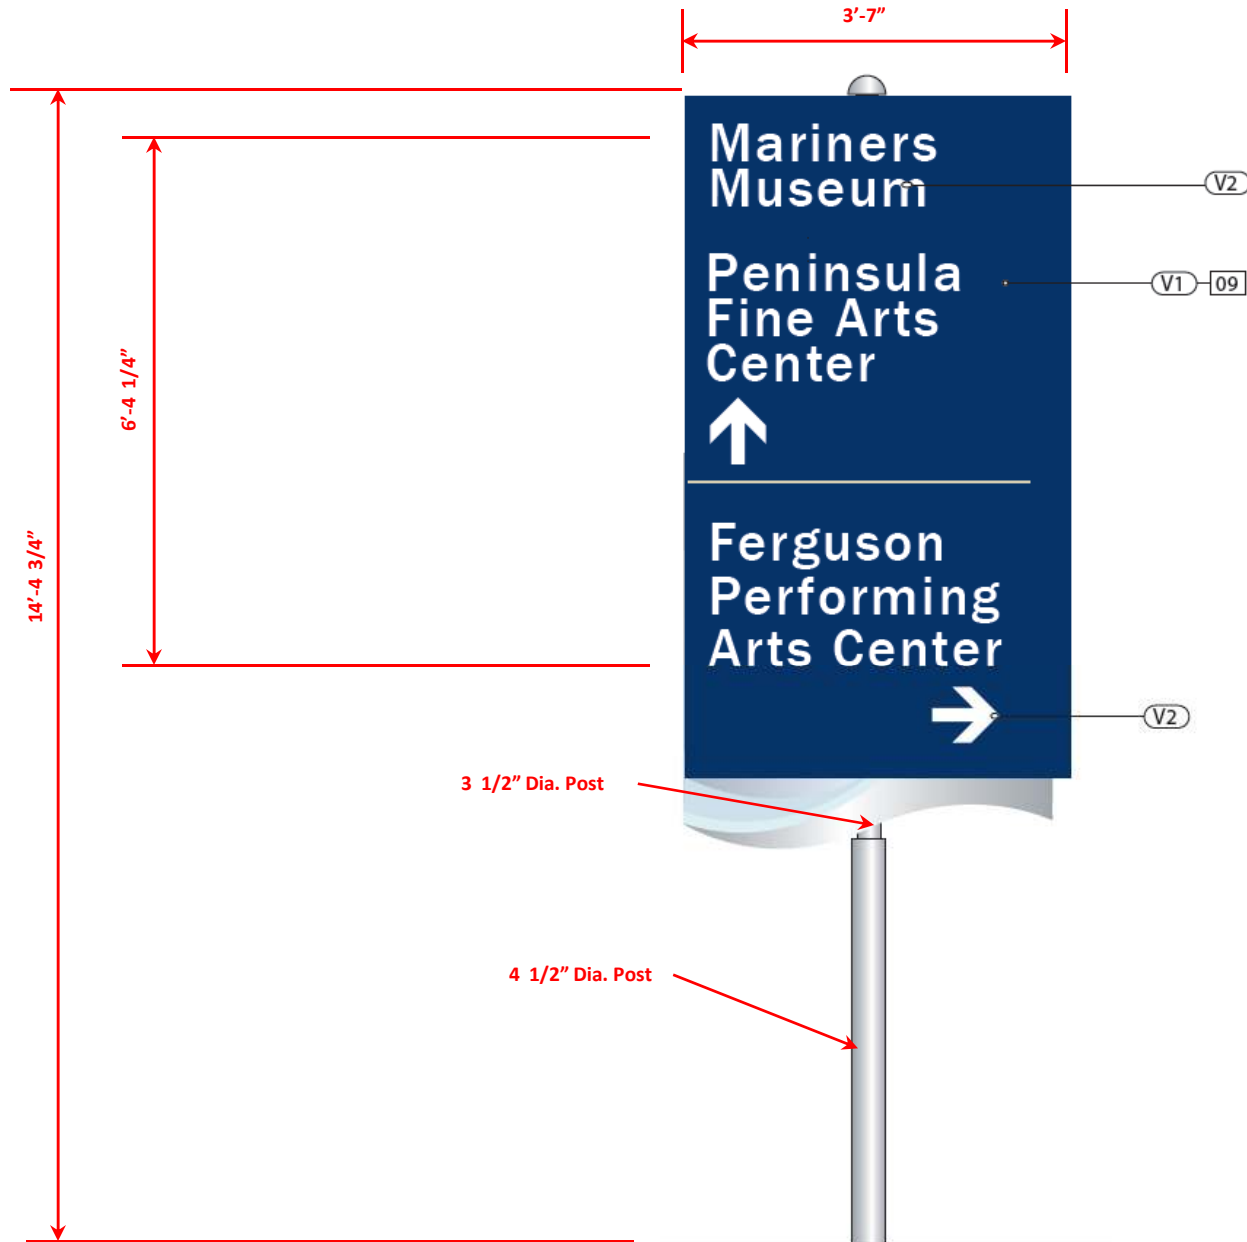

SIGN TYPE: **GATE 1** (Dimensional Reference Only)

SIGN TYPE: **DIST 1** (Dimensional Reference Only)

SIGN TYPE: **DIST 2** (Dimensional Reference Only)

SIGN TYPE: **VDIR 1** (Dimensional Reference Only)

SIGN TYPE: **VDIR 2** (Dimensional Reference Only)

SIGN TYPE: **VDIR 3** (Dimensional Reference Only)

SIGN TYPE: **VDIR 4** (Dimensional Reference Only)

SIGN TYPE: **VDIR 5** (Dimensional Reference Only)

SIGN TYPE: **VDIR 6** (Dimensional Reference Only)

SIGN TYPE: **VDIR 7** (Dimensional Reference Only)

SIGN TYPE: **SERVICE 1 & 2** (Dimensional Reference Only)

SIGN TYPE: **UNIV 1** (Dimensional Reference Only)