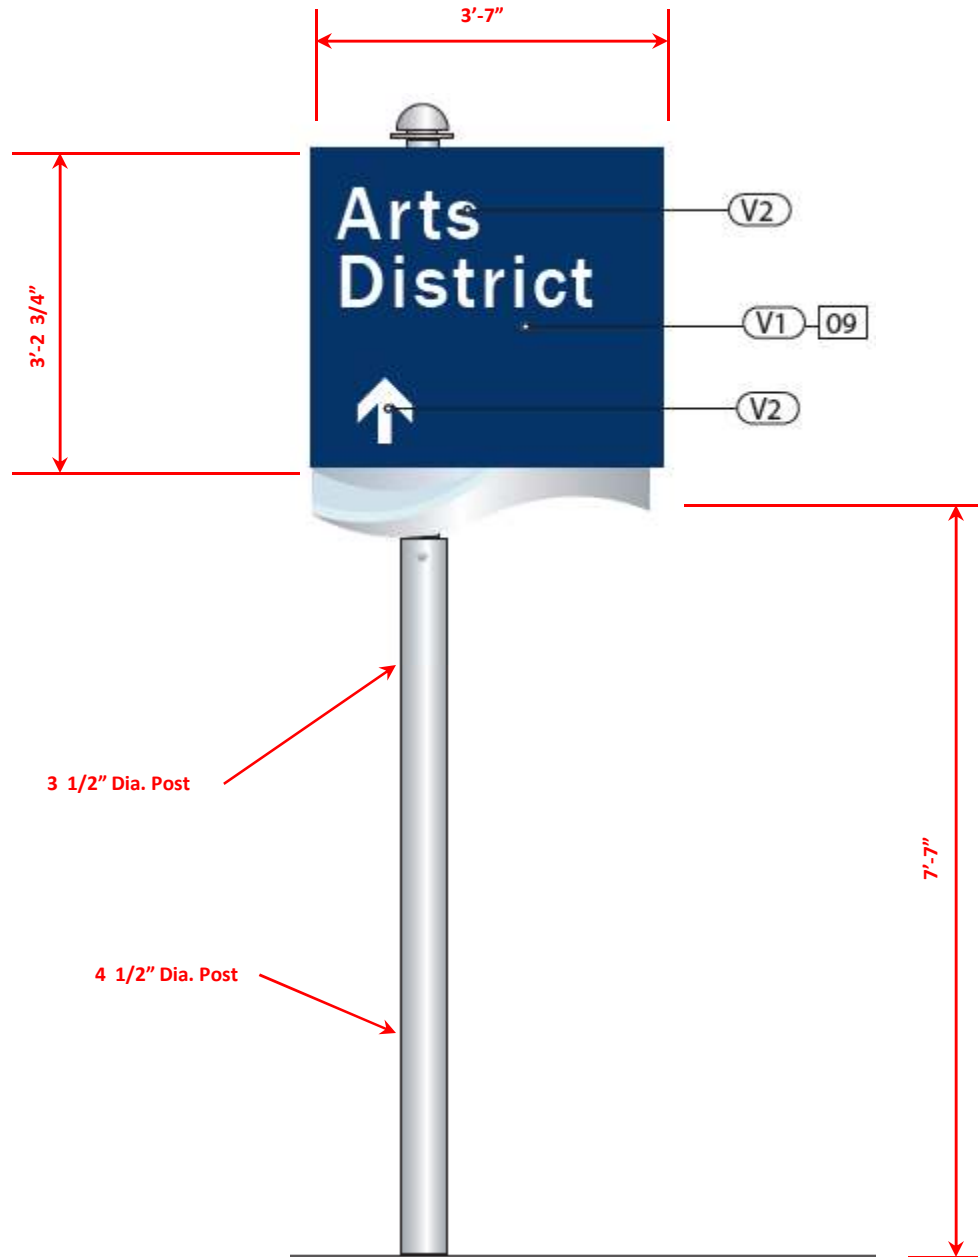

SIGN TYPE: **GATE 1** (Dimensional Reference Only)

SIGN TYPE: **DIST 1** (Dimensional Reference Only)

SIGN TYPE: **DIST 2** (Dimensional Reference Only)

SIGN TYPE: **VDIR 1** (Dimensional Reference Only)

SIGN TYPE: **VDIR 2** (Dimensional Reference Only)

SIGN TYPE: **VDIR 3** (Dimensional Reference Only)

SIGN TYPE: **VDIR 4** (Dimensional Reference Only)

SIGN TYPE: **VDIR 5** (Dimensional Reference Only)

SIGN TYPE: **VDIR 6** (Dimensional Reference Only)

SIGN TYPE: **VDIR 7** (Dimensional Reference Only)

SIGN TYPE: **SERVICE 1 & 2** (Dimensional Reference Only)

SIGN TYPE: **UNIV 1** (Dimensional Reference Only)