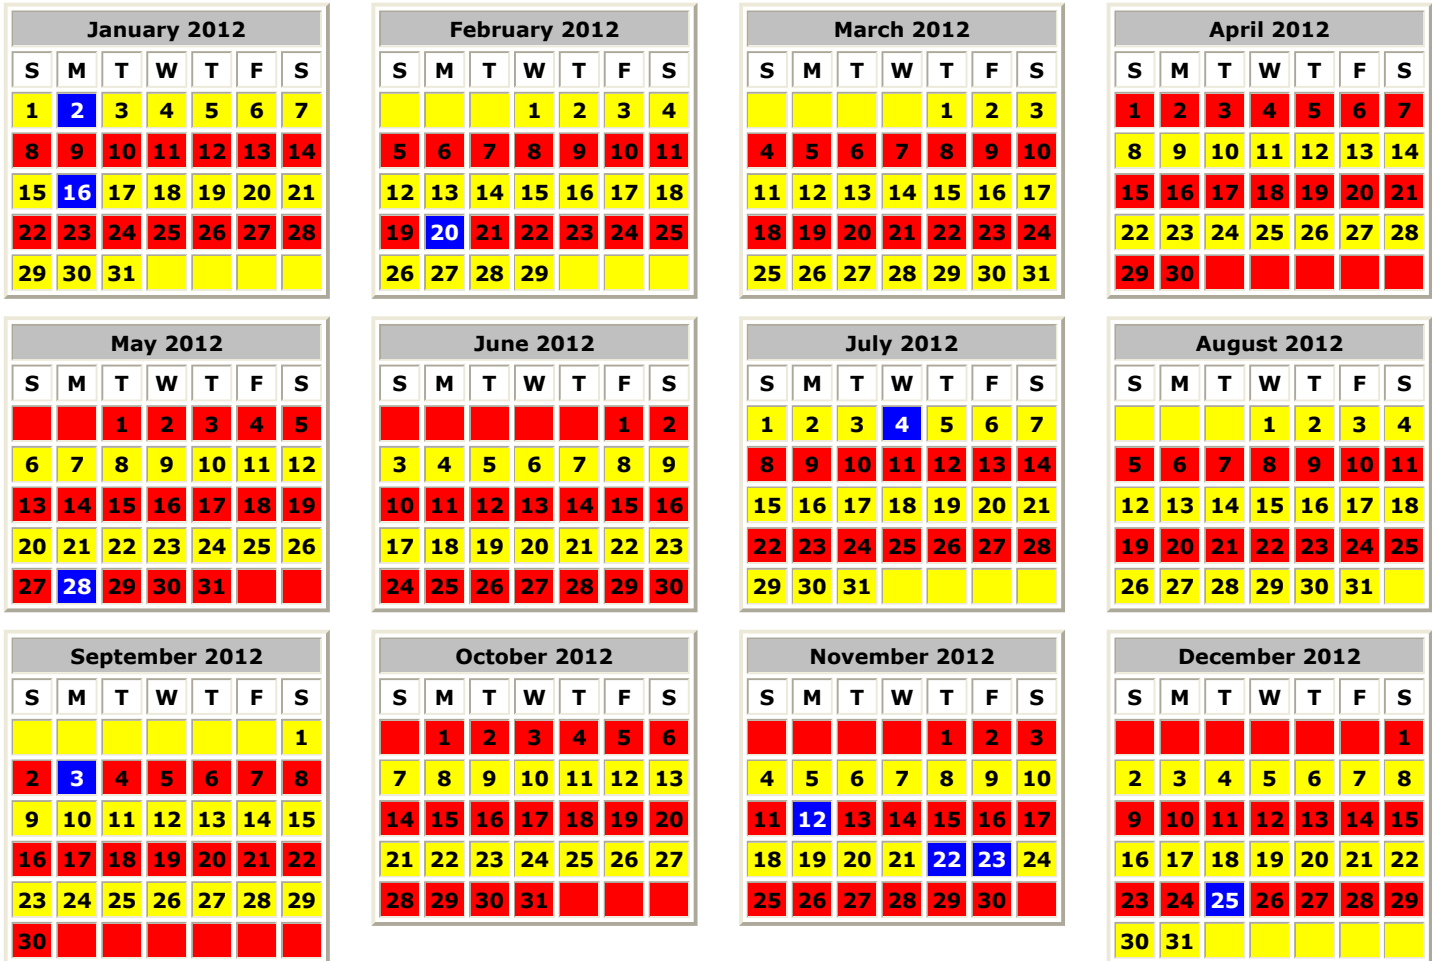

Solid Waste Services Calendar 2012

Public Works Department
City of Newport News, VA
An APWA accredited agency since 2003

Service for trash (green) carts is provided weekly. Service for bulk (to include brush) is provided on alternate weeks. Recycling is collected weekly or bi-weekly depending on the type of container. Blue CARTS are collected on alternate weeks. Black BINS are collected weekly. To find your collection day, look up your street name at www.nngov.com/public-works/sw/downloads/schedule. Call 269-2700 if you need additional information or visit www.nngov.com/public-works/sw

"Red" Collection Week: ■ "Yellow" Collection Week: ■ "Blue" indicates a City Holiday: ■
Your trash, bulk and recycling will be collected one day later that week after the holiday.

Place the following in your RECYCLING cart:

Place your cart 3 feet away from your trash cart, mailbox, cars, etc., by 7:00 a.m. on your day of collection.

Trash and recyclables placed outside of cart will not be collected.

Is your current recycling container too small? Call 269-2700 to get a larger container if you are a blue cart recycler, or an additional black bin if you are a black bin recycler.

Your recycling and bulk trash are collected:	every	Monday
	on Red	Tuesday
	on Yellow	Wednesday
		Thursday