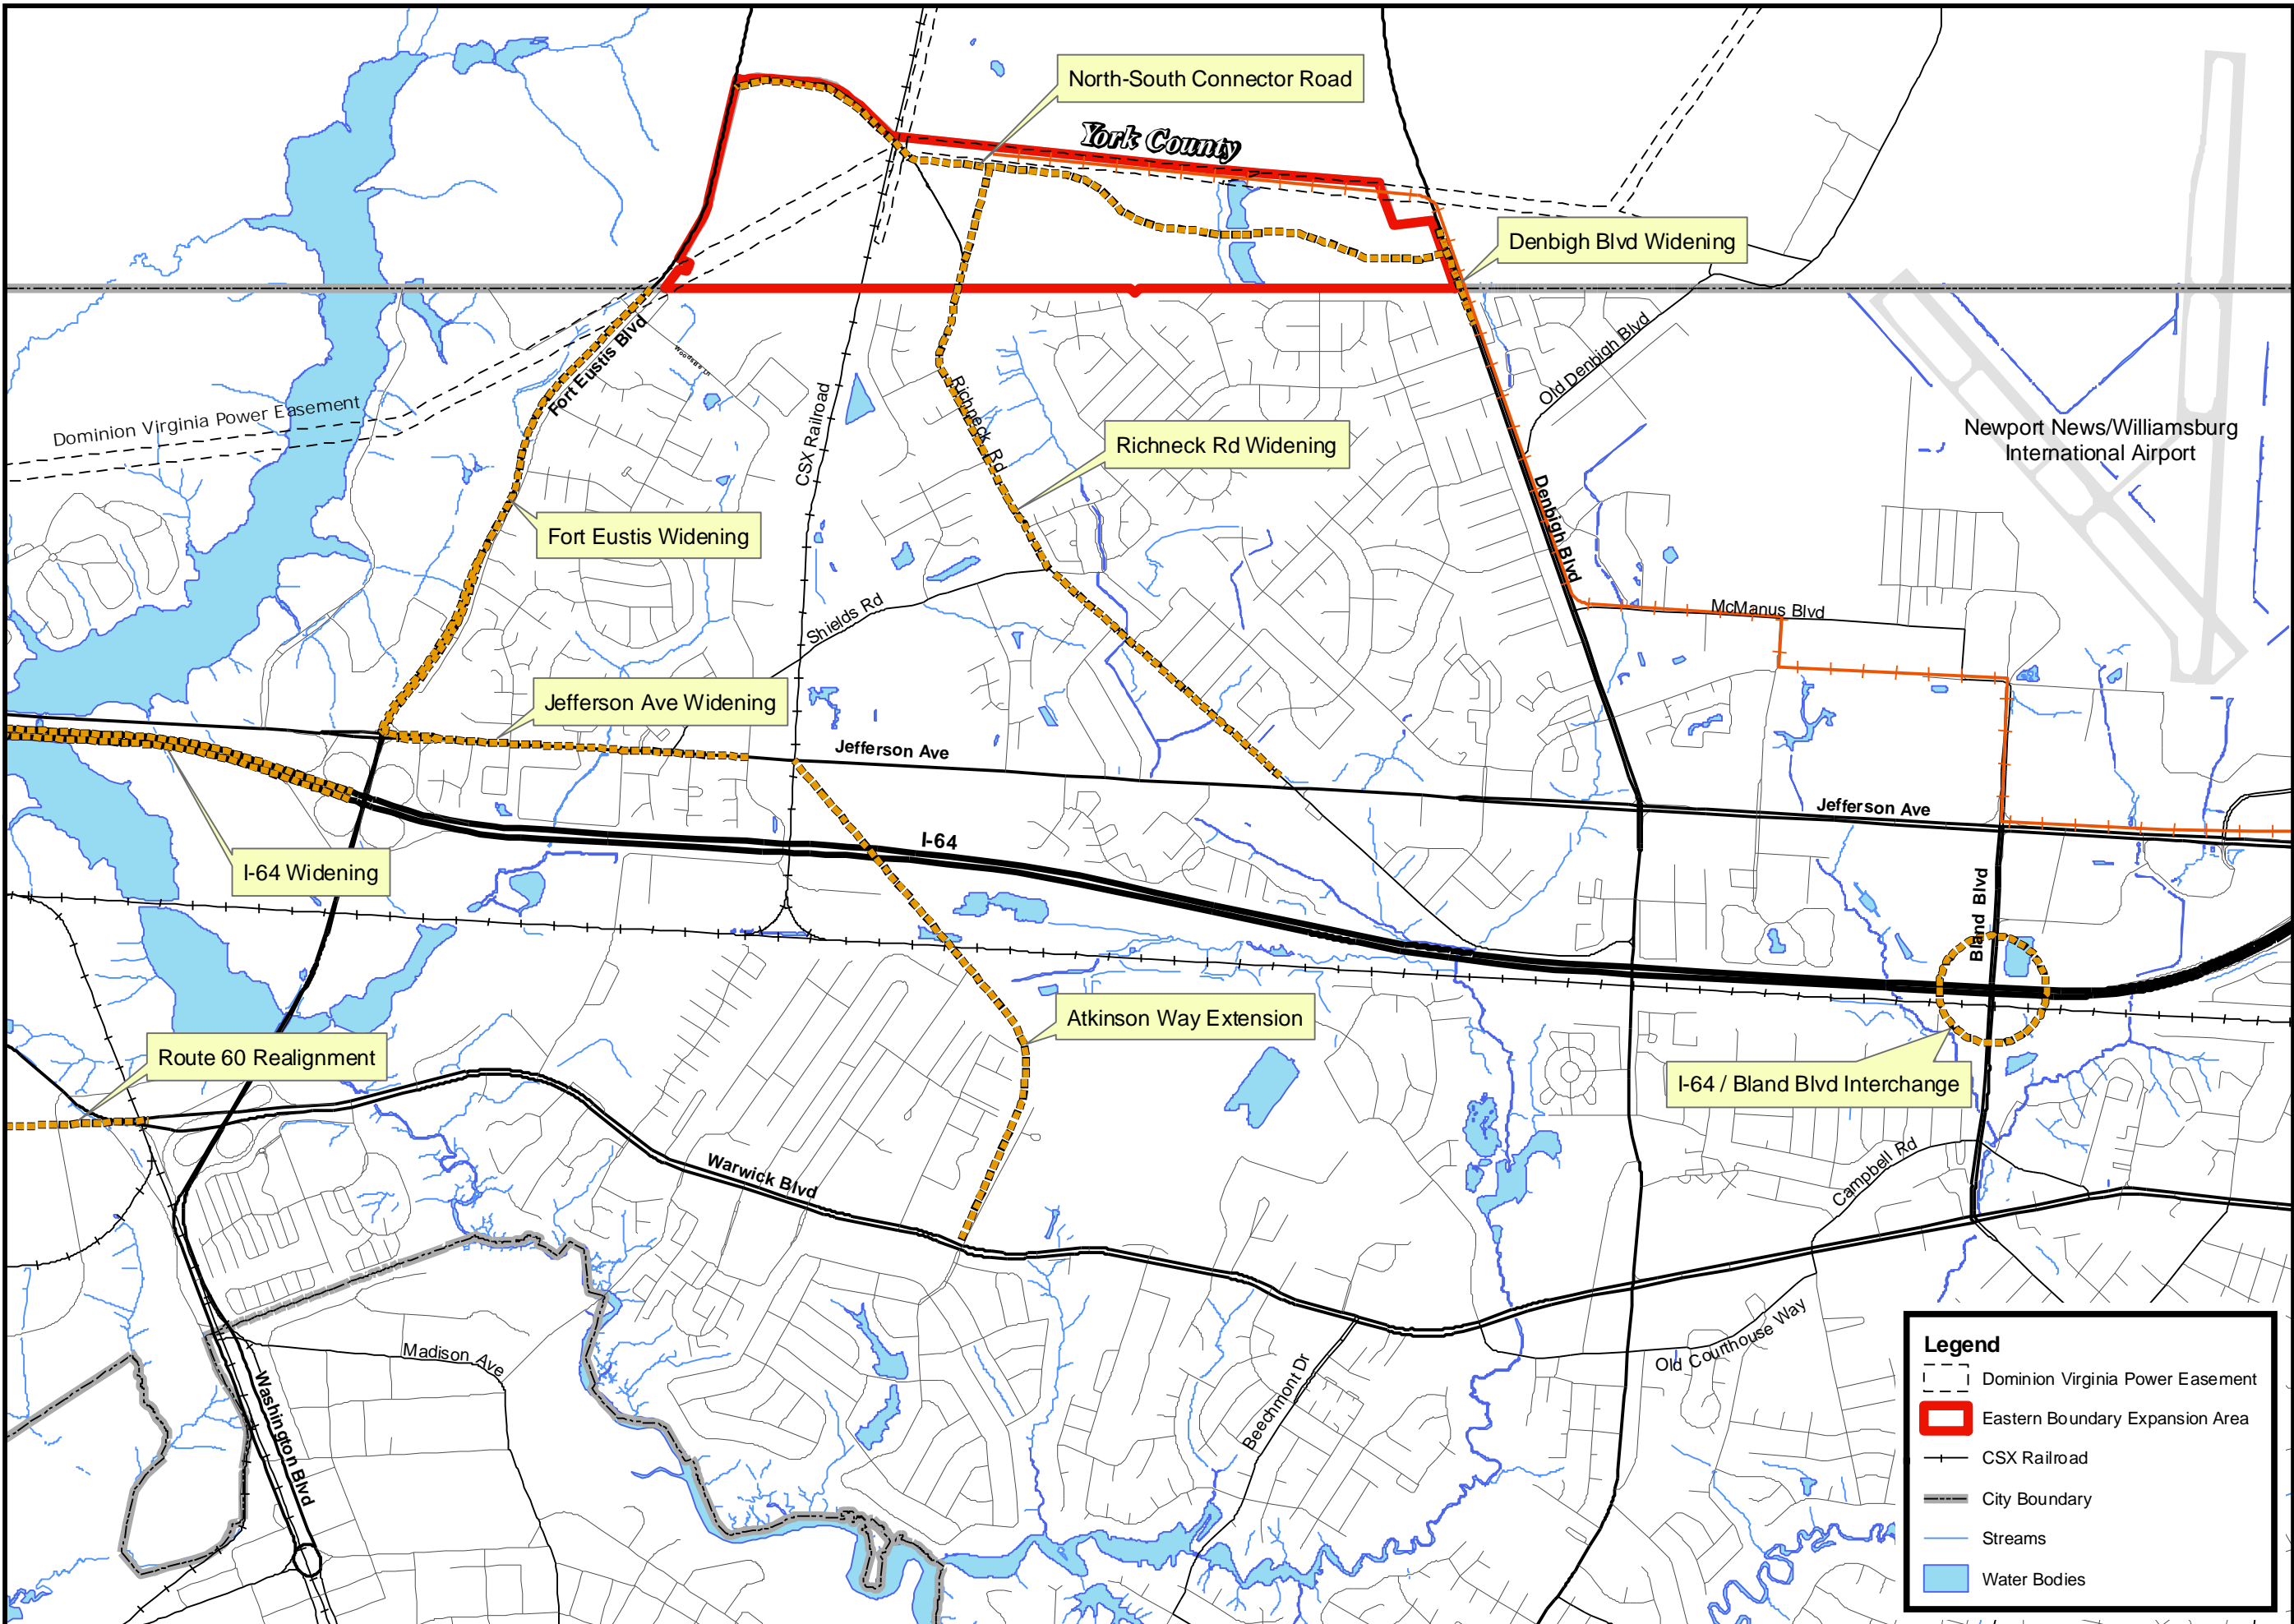

Map 6

**Existing
Transportation**

- Interstate
- Arterial Roads
- Collector Roads
- Local Roads
- Runways

Legend

- Dominion Virginia Power Easement
- Eastern Boundary Expansion Area
- CSX Railroad
- City Boundary
- Streams
- Water Bodies

**Future
Transportation**

- Planned Road Projects
- Proposed Light Rail Lines
- Interstate
- Primary Roads
- Secondary Roads
- Residential Roads
- Runways

Legend

- Dominion Virginia Power Easement
- Eastern Boundary Expansion Area
- CSX Railroad
- City Boundary
- Streams
- Water Bodies