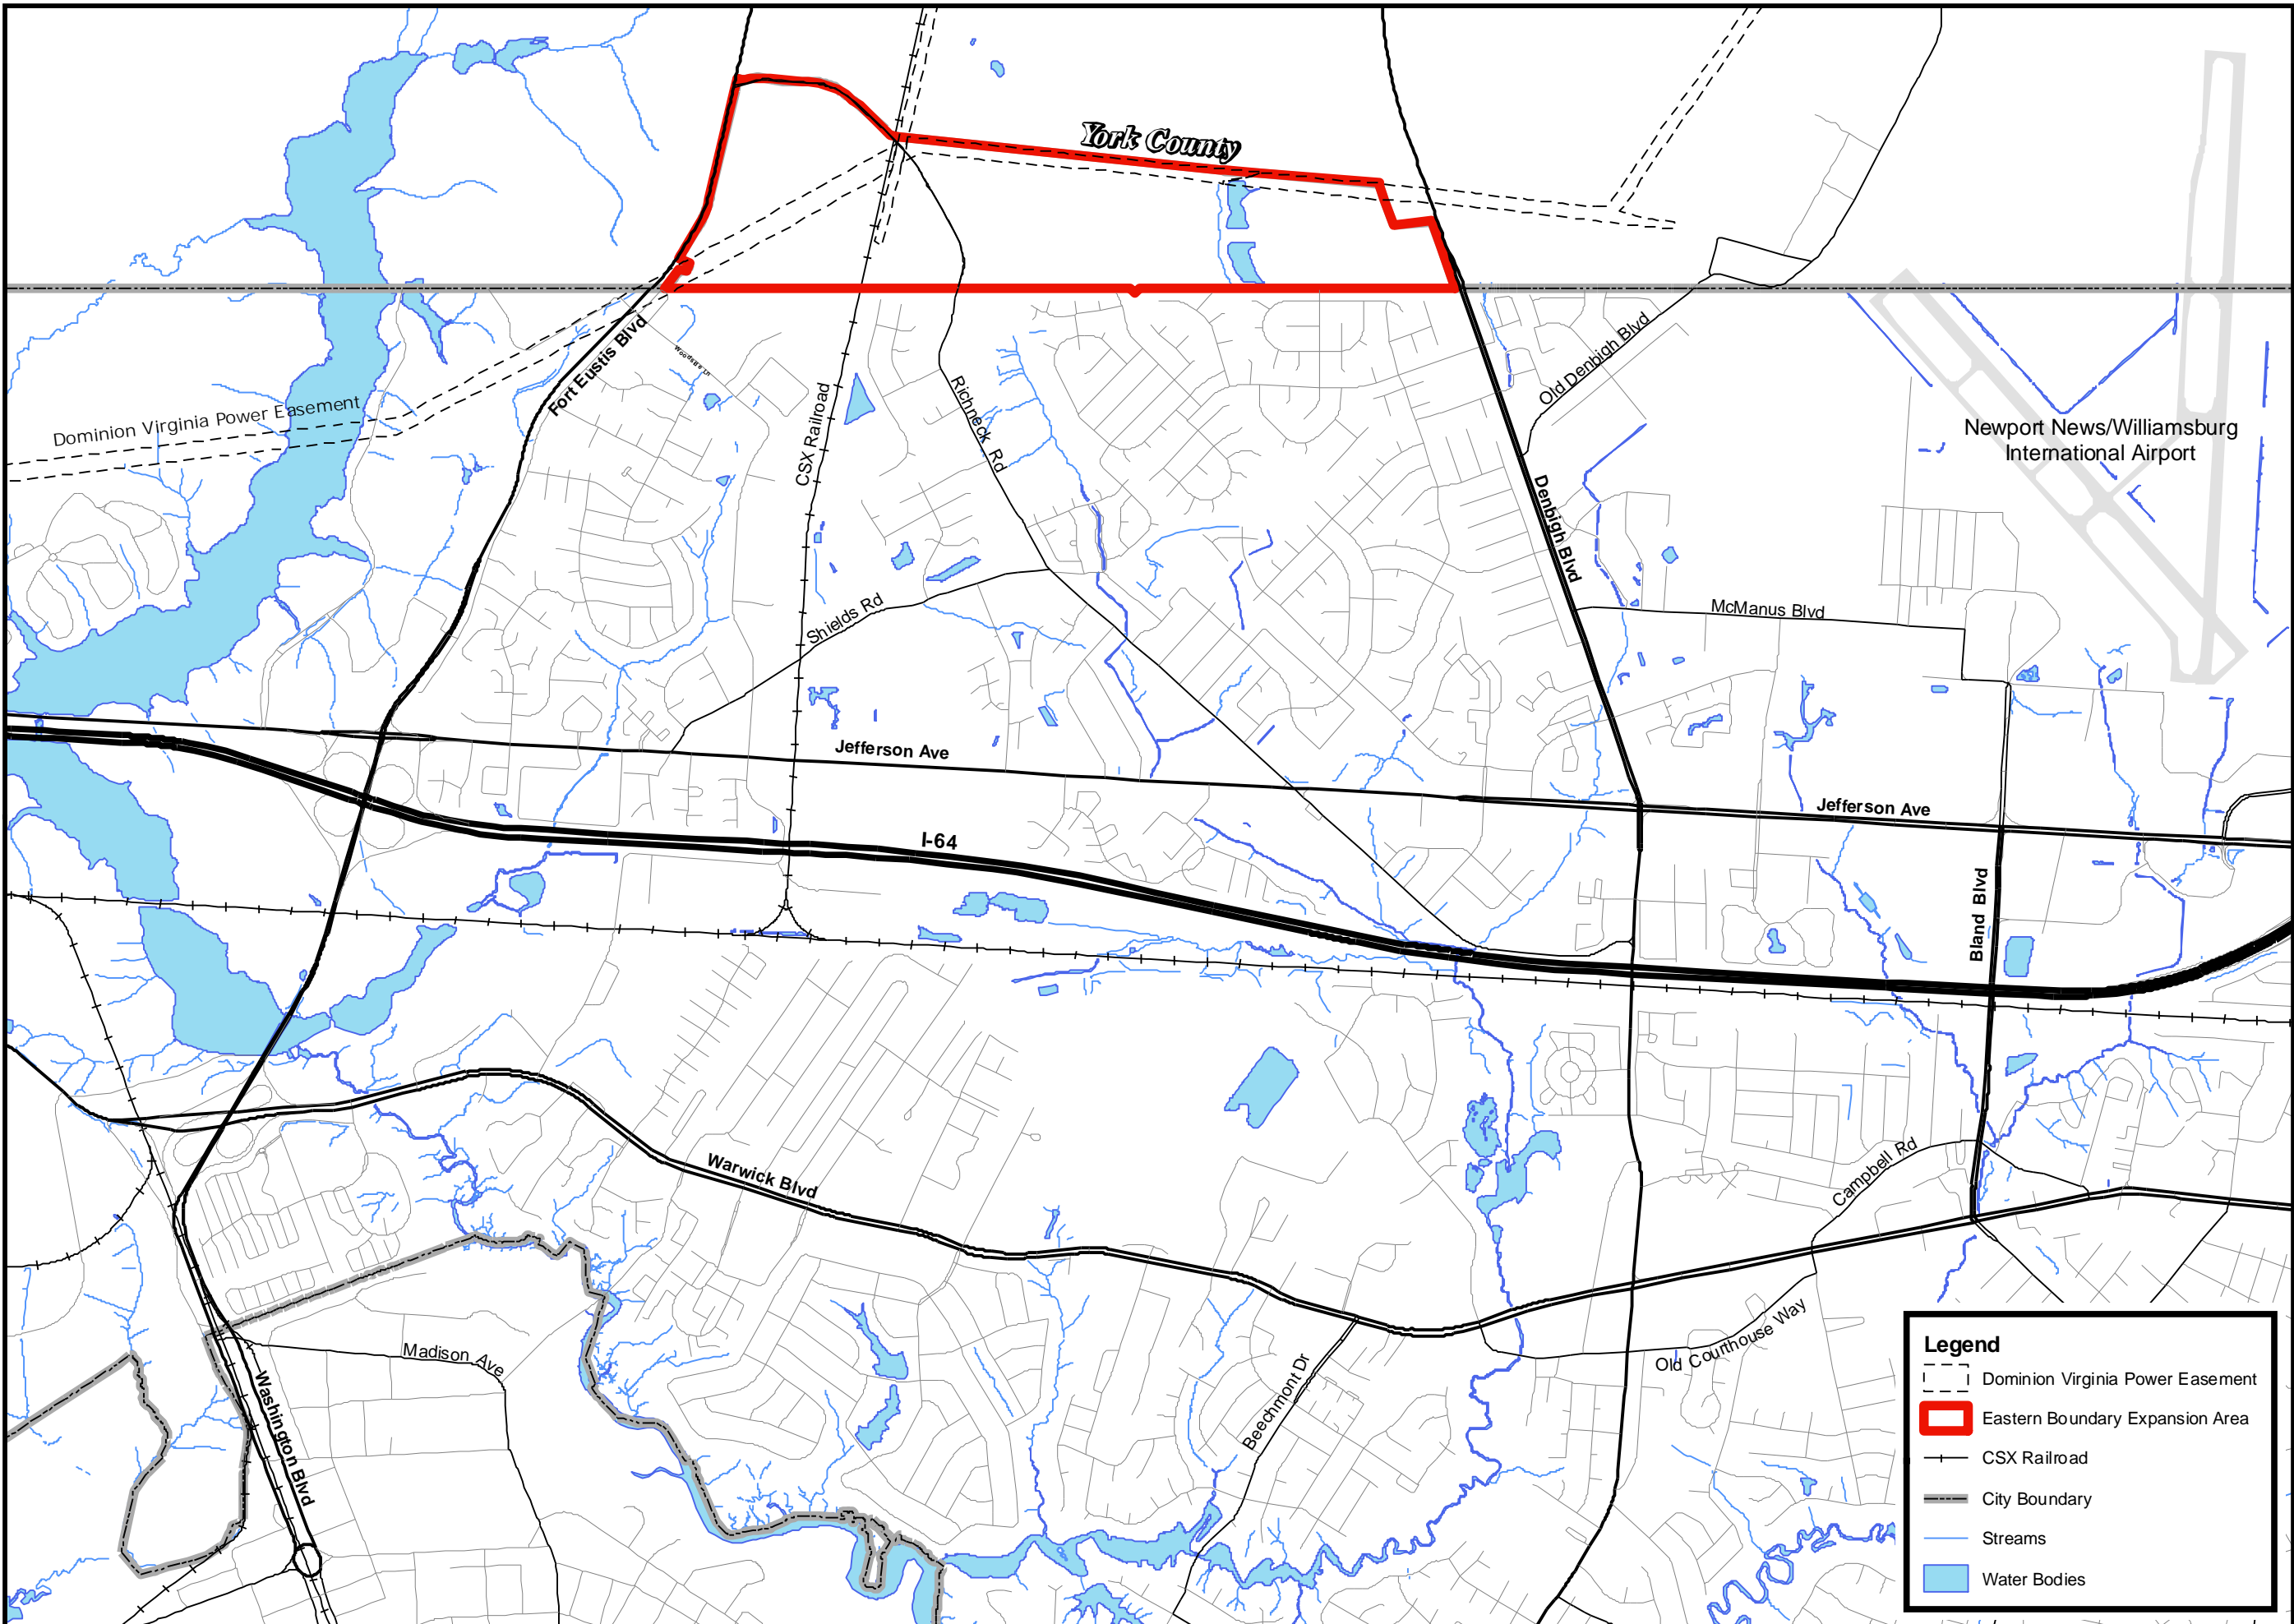

**Existing
Transportation**

- Interstate
- Arterial Roads
- Collector Roads
- Local Roads
- Runways

Legend

- Dominion Virginia Power Easement
- Eastern Boundary Expansion Area
- CSX Railroad
- City Boundary
- Streams
- Water Bodies