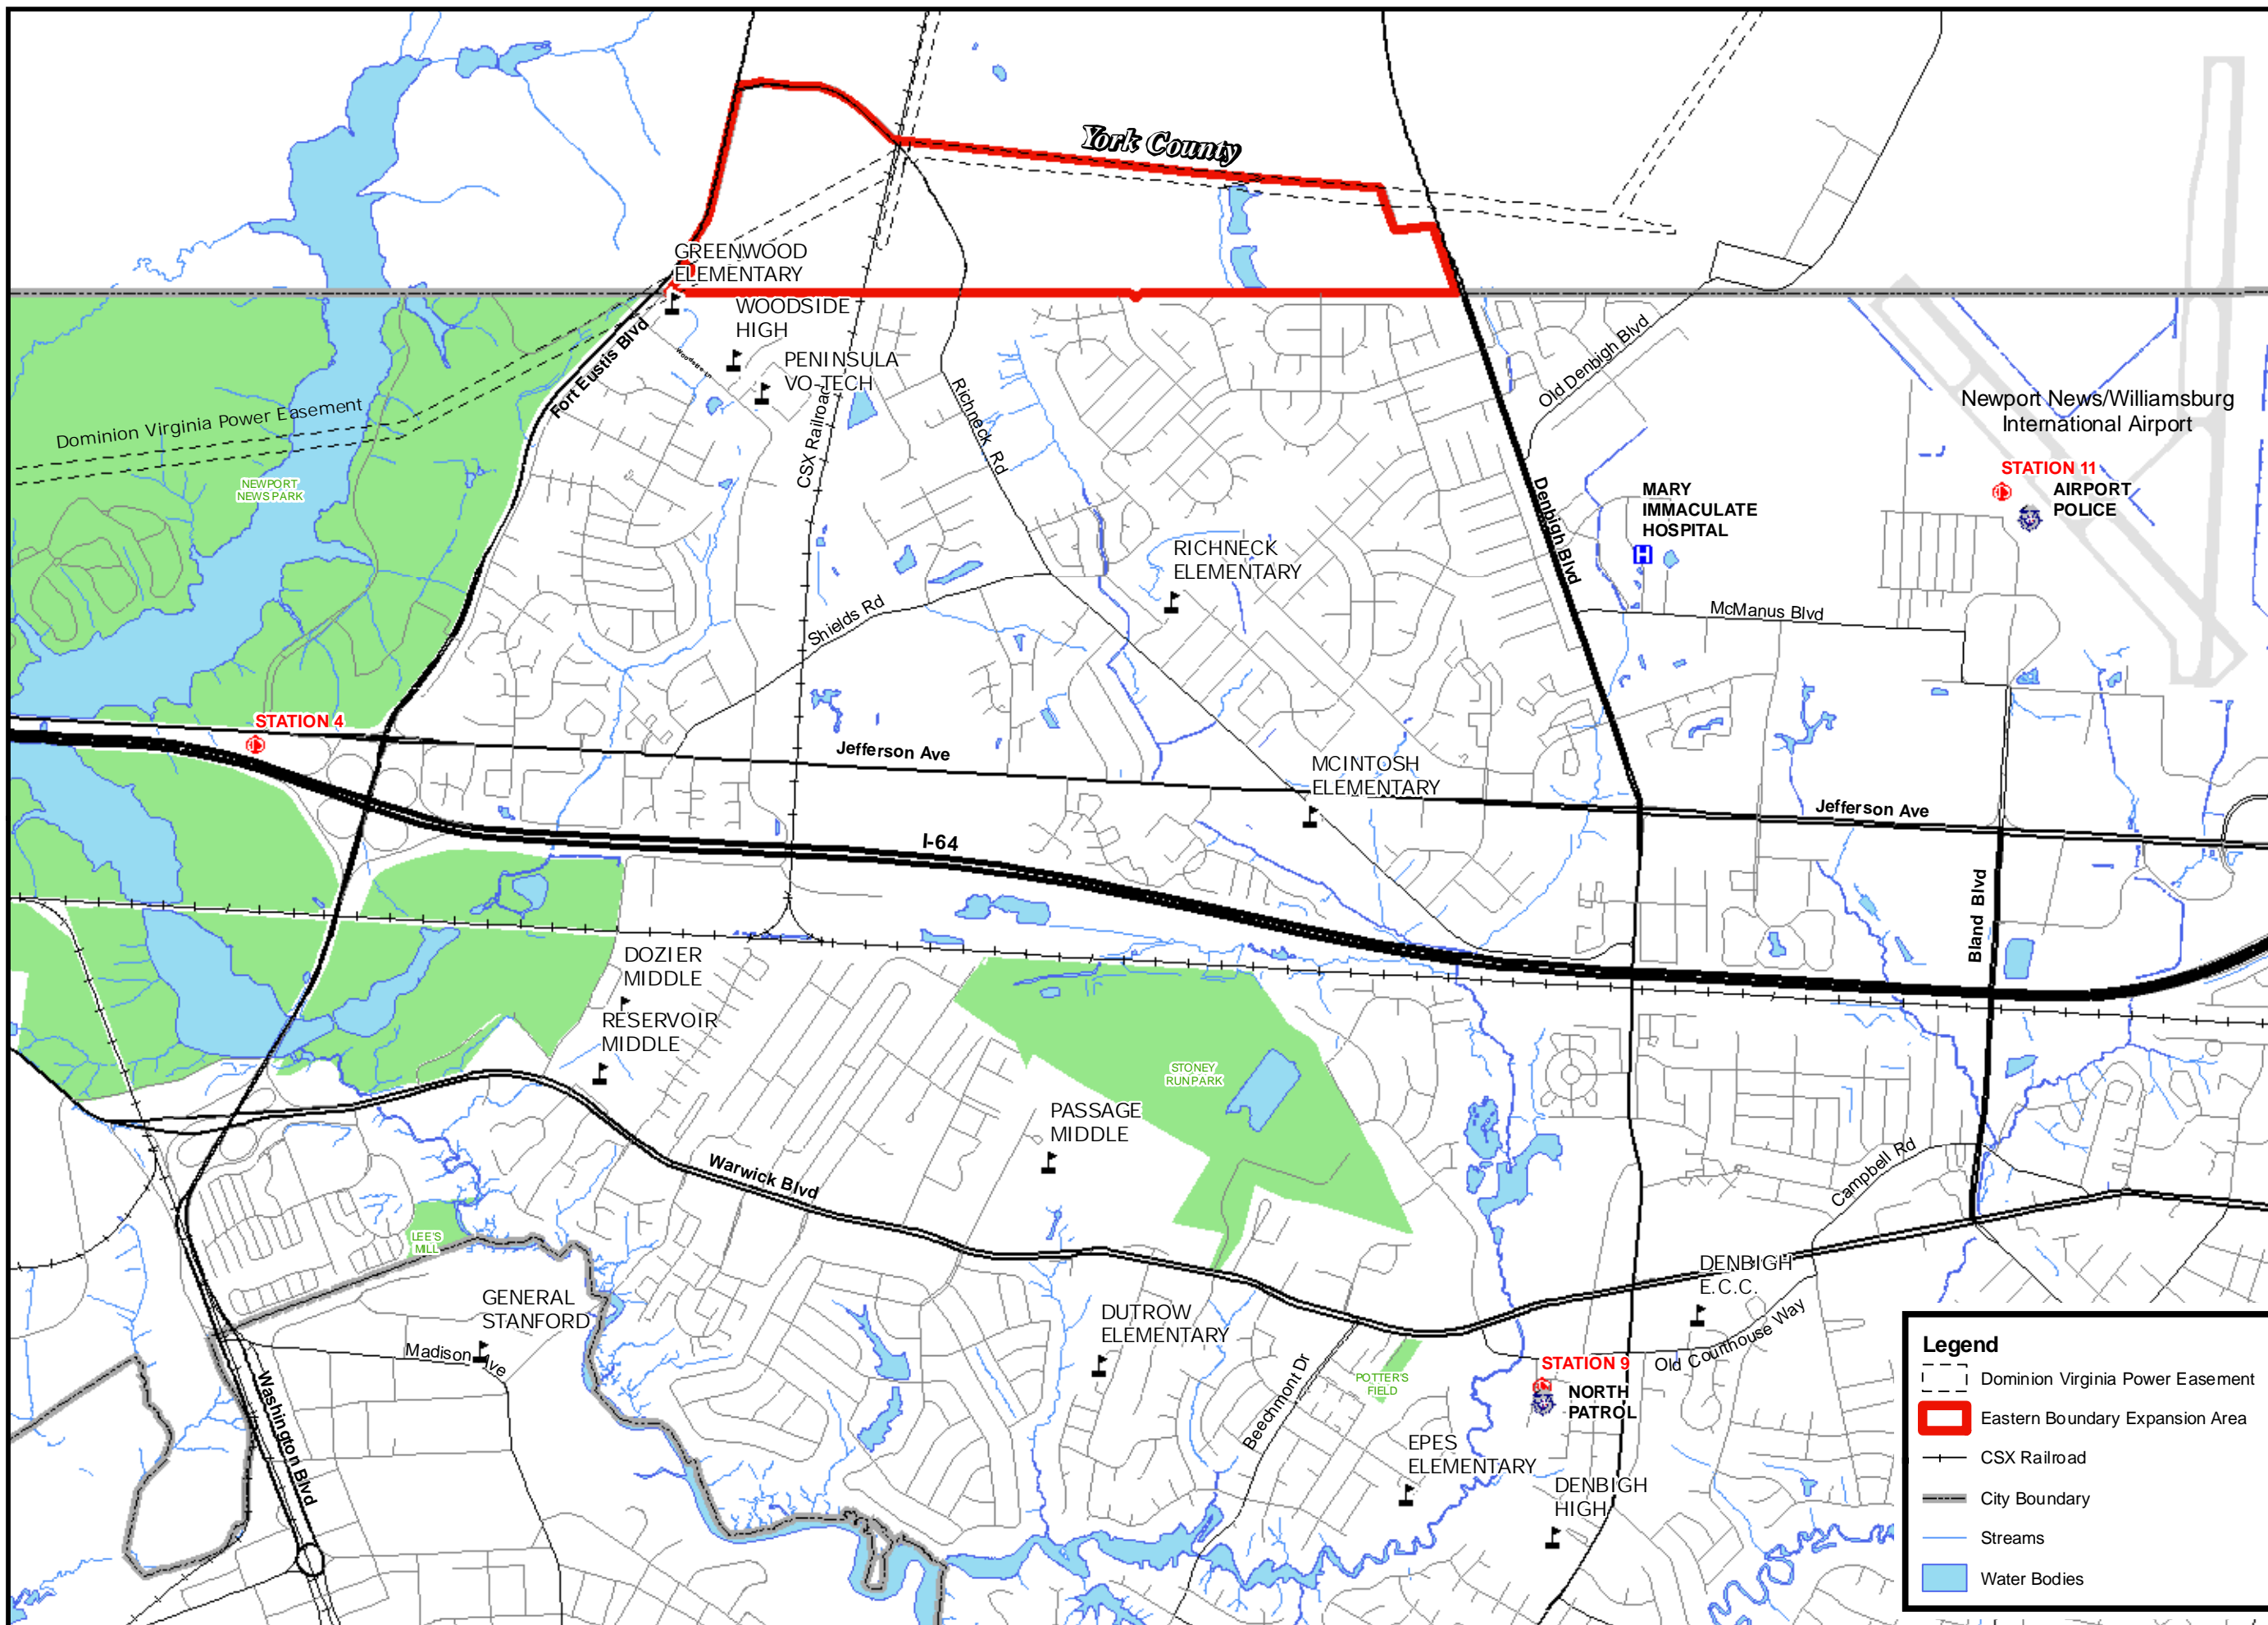

**Community
Facilities**

- Public Schools
- FIRE STATIONS
- POLICE STATIONS
- HOSPITALS
- Parks

Legend

- Dominion Virginia Power Easement
- Eastern Boundary Expansion Area
- CSX Railroad
- City Boundary
- Streams
- Water Bodies