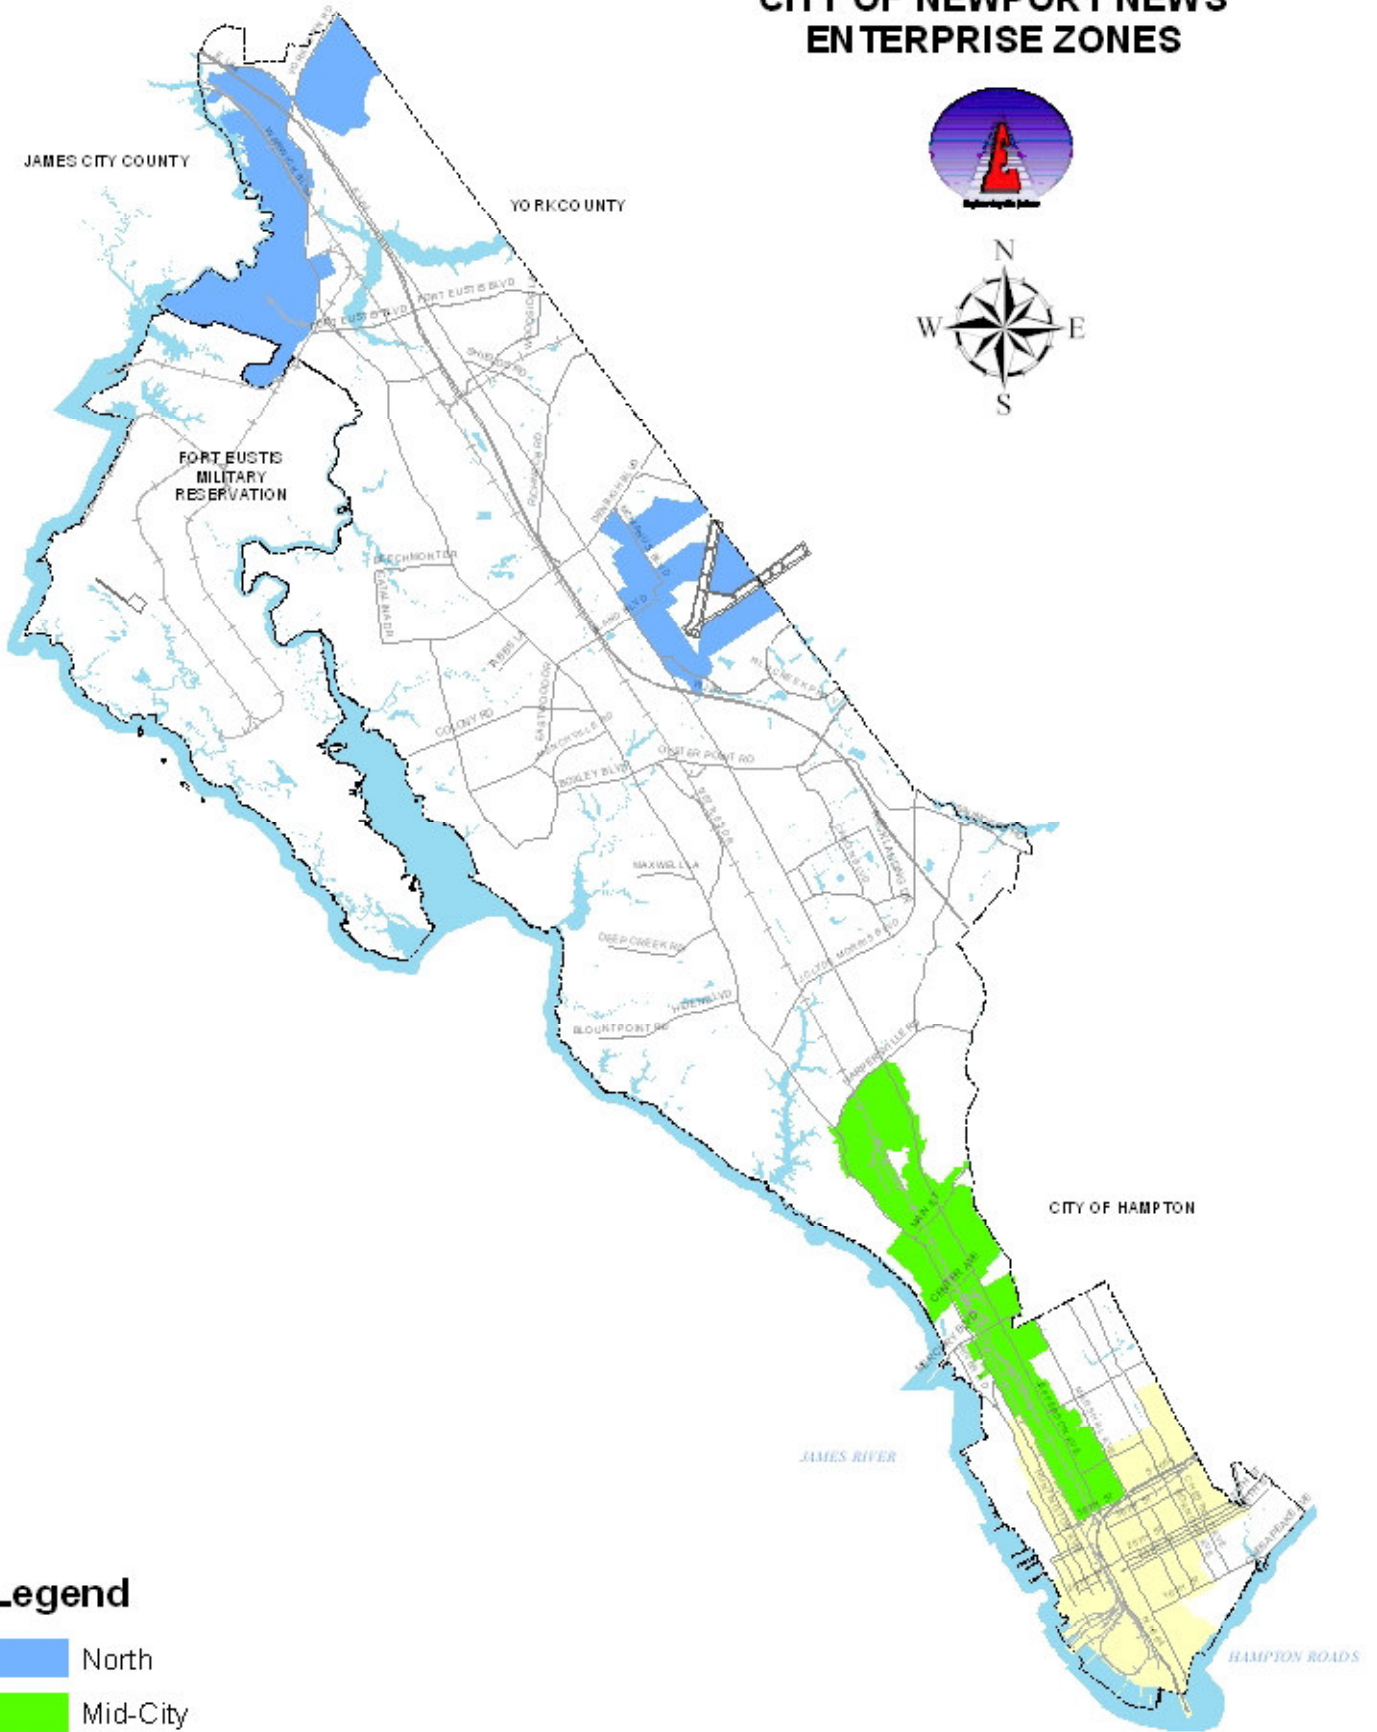

CITY OF NEWPORT NEWS ENTERPRISE ZONES

Legend

-  North
-  Mid-City
-  South